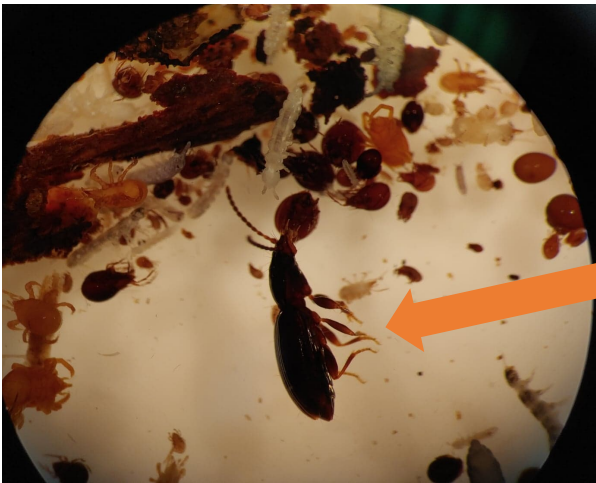

TRECHUS BEETLE

COLEOPTERA: CARABIDAE
Trechus spp.

Did you know? There are over 50 species of *Trechus* found only in Appalachia! There are relatively few common names for these beetles.

What would you call a new species of little brown beetle?

Did you know? Some *Trechus* are found on only a single mountaintop! Because *Trechus* like it cool and moist, only the tops of mountains are suitable, limiting the interaction between populations

Did you know? *Trechus* are a type of ground beetle (Carabidae). There are other ground beetles in your mini museum. Can you find them?

Did you know? These beetles live in leaf litter, where they are apex predators. Do you see anything on this fact sheet that might be a tasty snack for a *Trechus*?

Look and see!

***Trechus* are tiny!**
About 4 mm long.
Scientists use a
microscope to
study them!

This is a baby
Trechus! Baby
beetles are called
larvae or grubs
and look different
than adults!

Credits:

Photos: Caterino Arthropod Biodiversity Lab Clemson University

Facts: Barr, T.C. 1962 The genus *Trechus* (Coleoptera: Carabidae: Trechini) in the southern Appalachians. The Coleopterists Bulletin 16:3 65-92